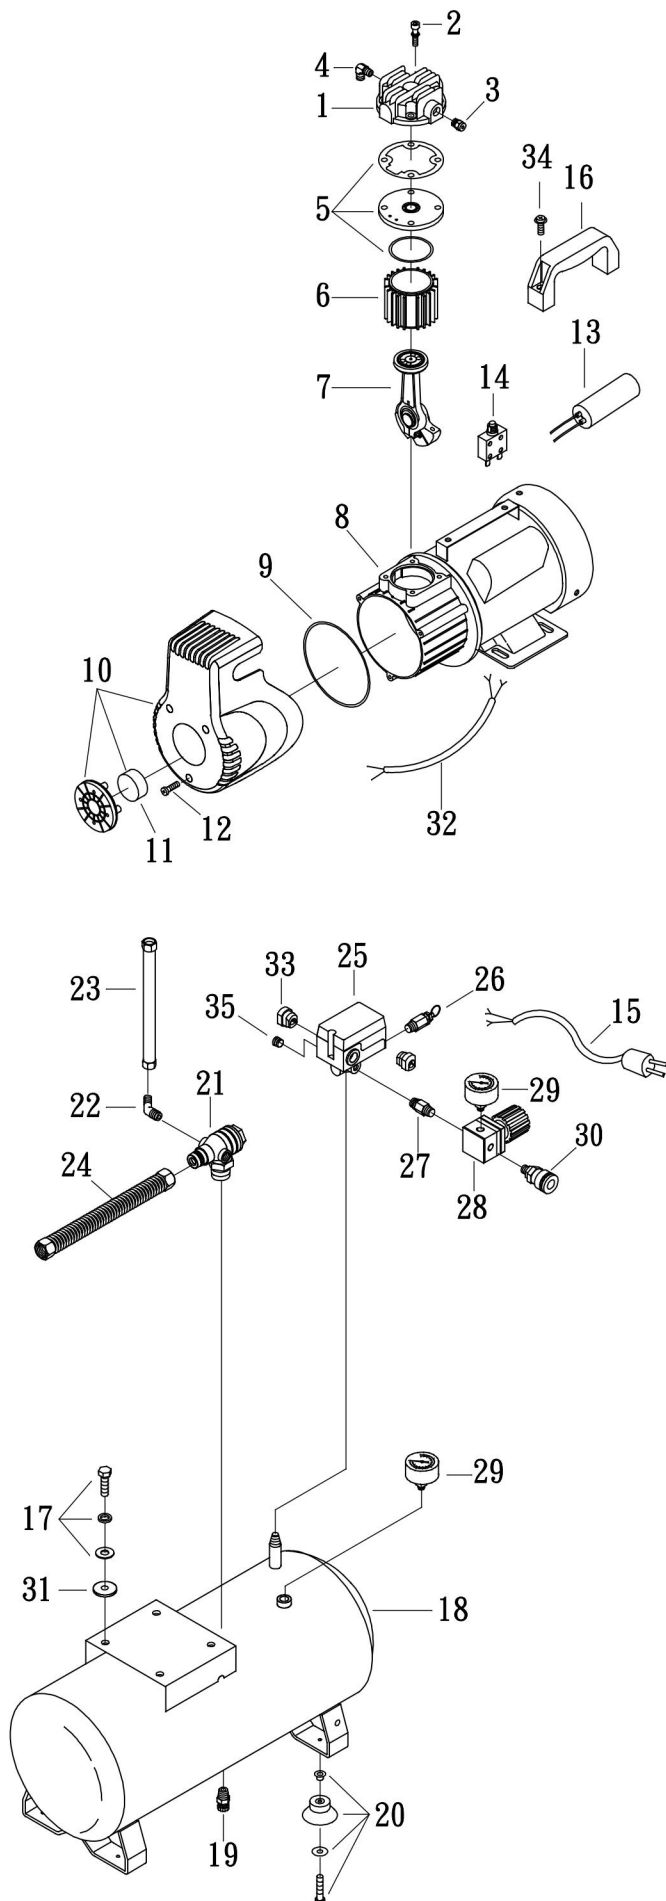

# MODEL : LA-5706 (115V)

## SPARE PARTS LIST

NO : MP-1801

REF. NO.	DESCRIPTION	PART NO.	QTY.
1	Cylinder head	3101096H	1
2	Allen bolt set	3B01-M06*080V	4
3	Auto relief valve	2409003	1
4	Hexagon elbow	2N06-02T03HL	1
5	Exhaust valve seat set	3B11-A9000A	1
6	Cylinder	3201065	1
7	Rod set	3B34-MB57	1
8	Motor set	3B8-MB5702PM	1
9	Front cover gasket	2G07-009	1
10	Shroud	2428036	1
11	Filter element	2142014	1
12	Bolt	2B02-FM5*015	3
13	Running capacitor	2E27-030F2535	1
14	Circuit breaker	2E25-08A	1
15	Power cable	2E01-012S	1
16	Grip	3432028	1
17	Hexagon bolt	3B00-FM06*015VW	4
18	Air tank	3401405	1
19	Drain valve	2405011	1
20	Rubber pad set	3433005-A	4
21	Check valve	2414036RX	1
22	Unloading elbow	2N06-01T02H	1
23	Unloading tube	3B2-02*260F	1
24	Exhaust tube set	3B2-03*380	1
25	Pressure switch	2E21-AA276AP	1
26	Pressure relief valve	2406018A	1
27	Nipple	2N01-058	1
28	Regulator	2408008LNX	1
29	Pressure gauge	2D12-15D15KS	2
30	Quick coupler	07MS01/4M-B	1
31	Body seat block	2439008	4
32	Cable	2E02-1230382Y2T	1
33	Strain relief bushing	2E04-010	3
34	Round head bolt	2B01-M08*016	2
35	Plug	2B14-ST02E	1